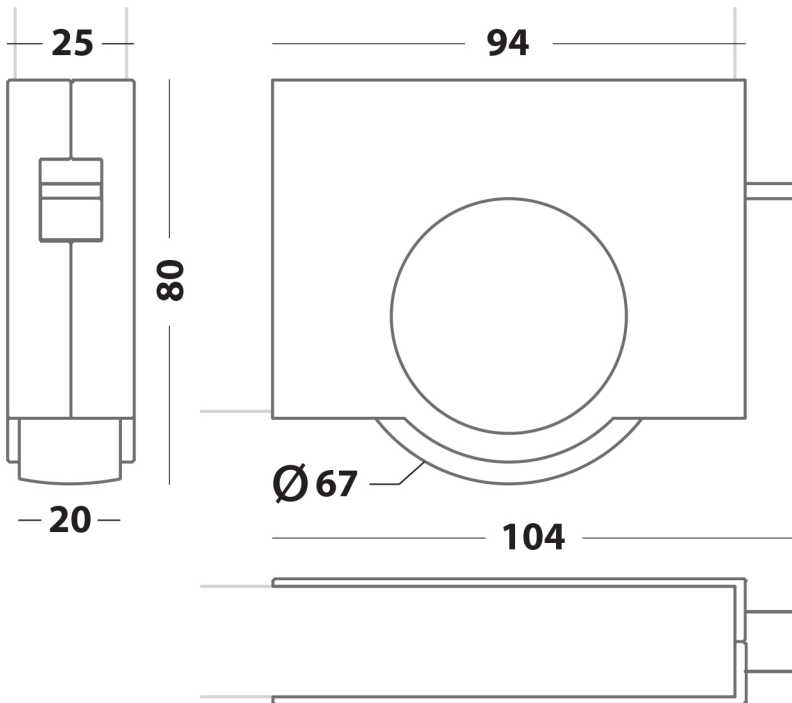

ROTOLO FLAT 2 ZAMA

PATENT

Capacità/ Capacity: 80 Kg

Supporti verniciati - Painted supports

Alluminio
Aluminium

Bianco
White

Ral 9003

Gomme e freni - Tyres and brakes

Nero
Black

Bianco
White

Ral 9003

Grigio
Grey

Ral 7040
Ral 7011

Arancio
Orange

Spessore pannelli - Thickness of panel 25 - 30 mm